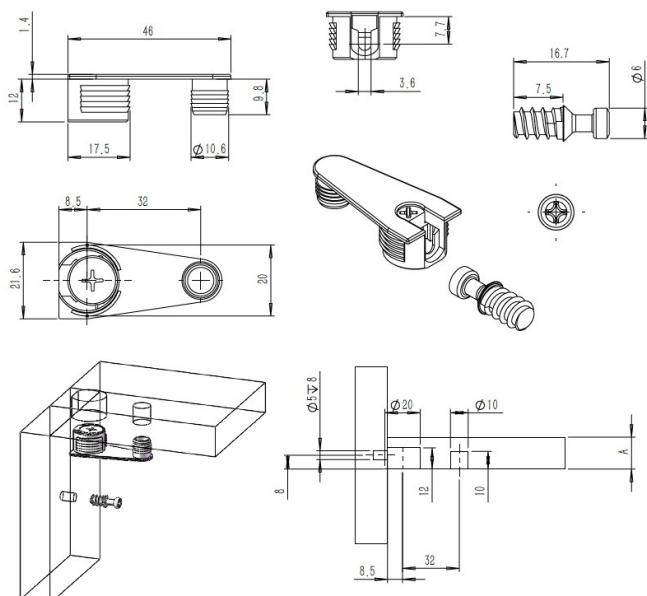

PRODUCT SHEET

Description:

Shelf Connector "Eccentric" W/ø10mm Dowel, Zamak NPL, F/ 16 mm Panels, ø20x12mm, Incl. Steel Screw ø6x16mm

Item number:

11.04.585-0

| Units | Box | Carton | HS Code | Barcode |
|-------|-----|--------|------------|---|
| Pcs. | | 1000 | 8302420090 |  5704866515207 |