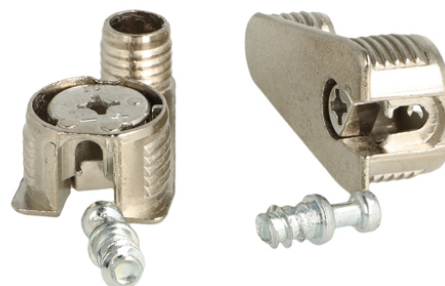

PRODUCT SHEET

Description:

Shelf Connector "Eccentric" W/ø10mm Dowel, Zamak NPL, F/ 16 mm Panels, ø20x12mm, Incl. Steel Screw ø6x16mm

Item number:

11.04.585-0

| Units | Box | Carton | HS Code | Barcode |
|-------|-----|--------|------------|---|
| Pcs. | | 1000 | 8302420090 |  5704866515207 |